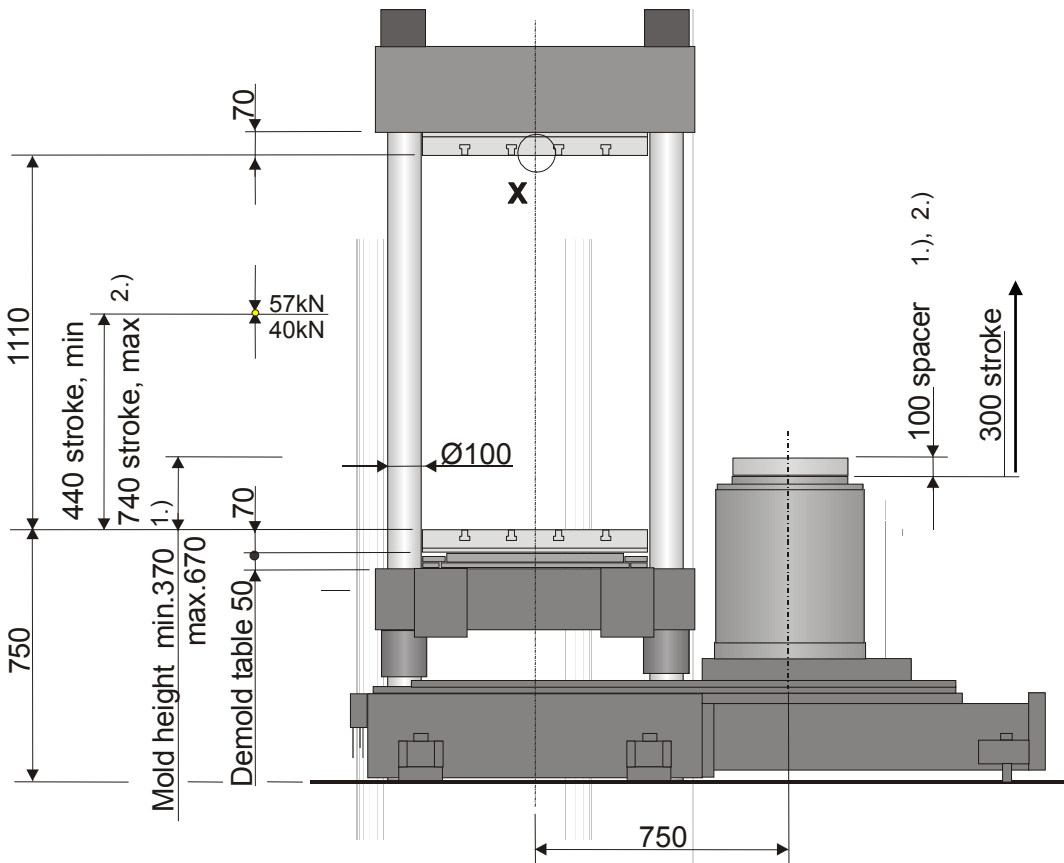

150mm tie bar extension

- 1.) Min.270 mm with 100mm spacer
- 2.) 840 mm stroke with 100mm spacer

Detail X

Detail Y

DIN650(ISO299)