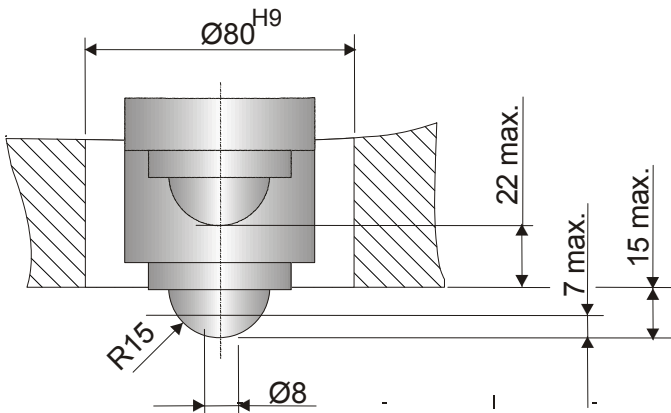

150mm tie bar extension

- 1.) Min.270 mm with 100mm spacer
- 2.) 840 mm stroke with 100mm spacer

Detail X

Detail Y

DIN650(ISO299)