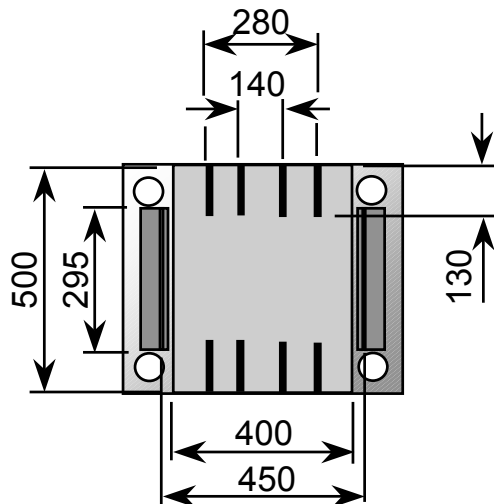

Heating platen standard
(320x400 mm)

Longer heating platen
(320x500 mm)

Larger heating platen
(400x500 mm)

HYE - Hydraulic unit
ELE - El.- unit