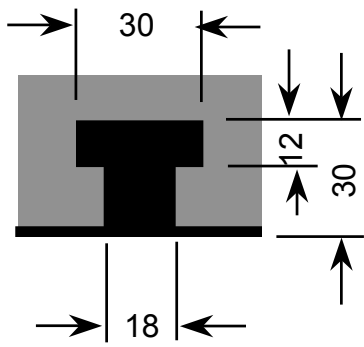

## Heating platen standard (670 x 780 mm)

## Longer heating platen (670 x 940 mm)

Core lifter detail