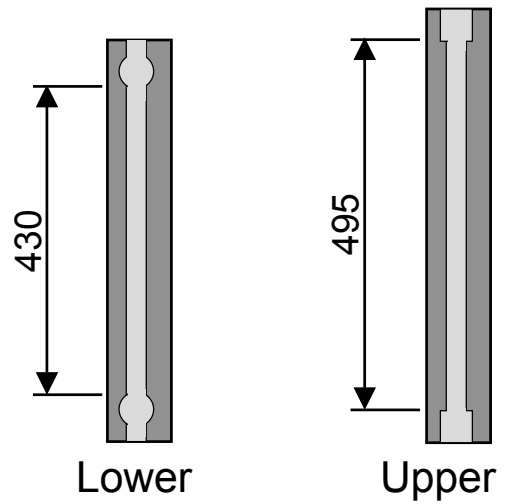

## Heating platen standard (670 x 780 mm)

## Longer heating platen (670 x 940 mm)

Core lifter detail