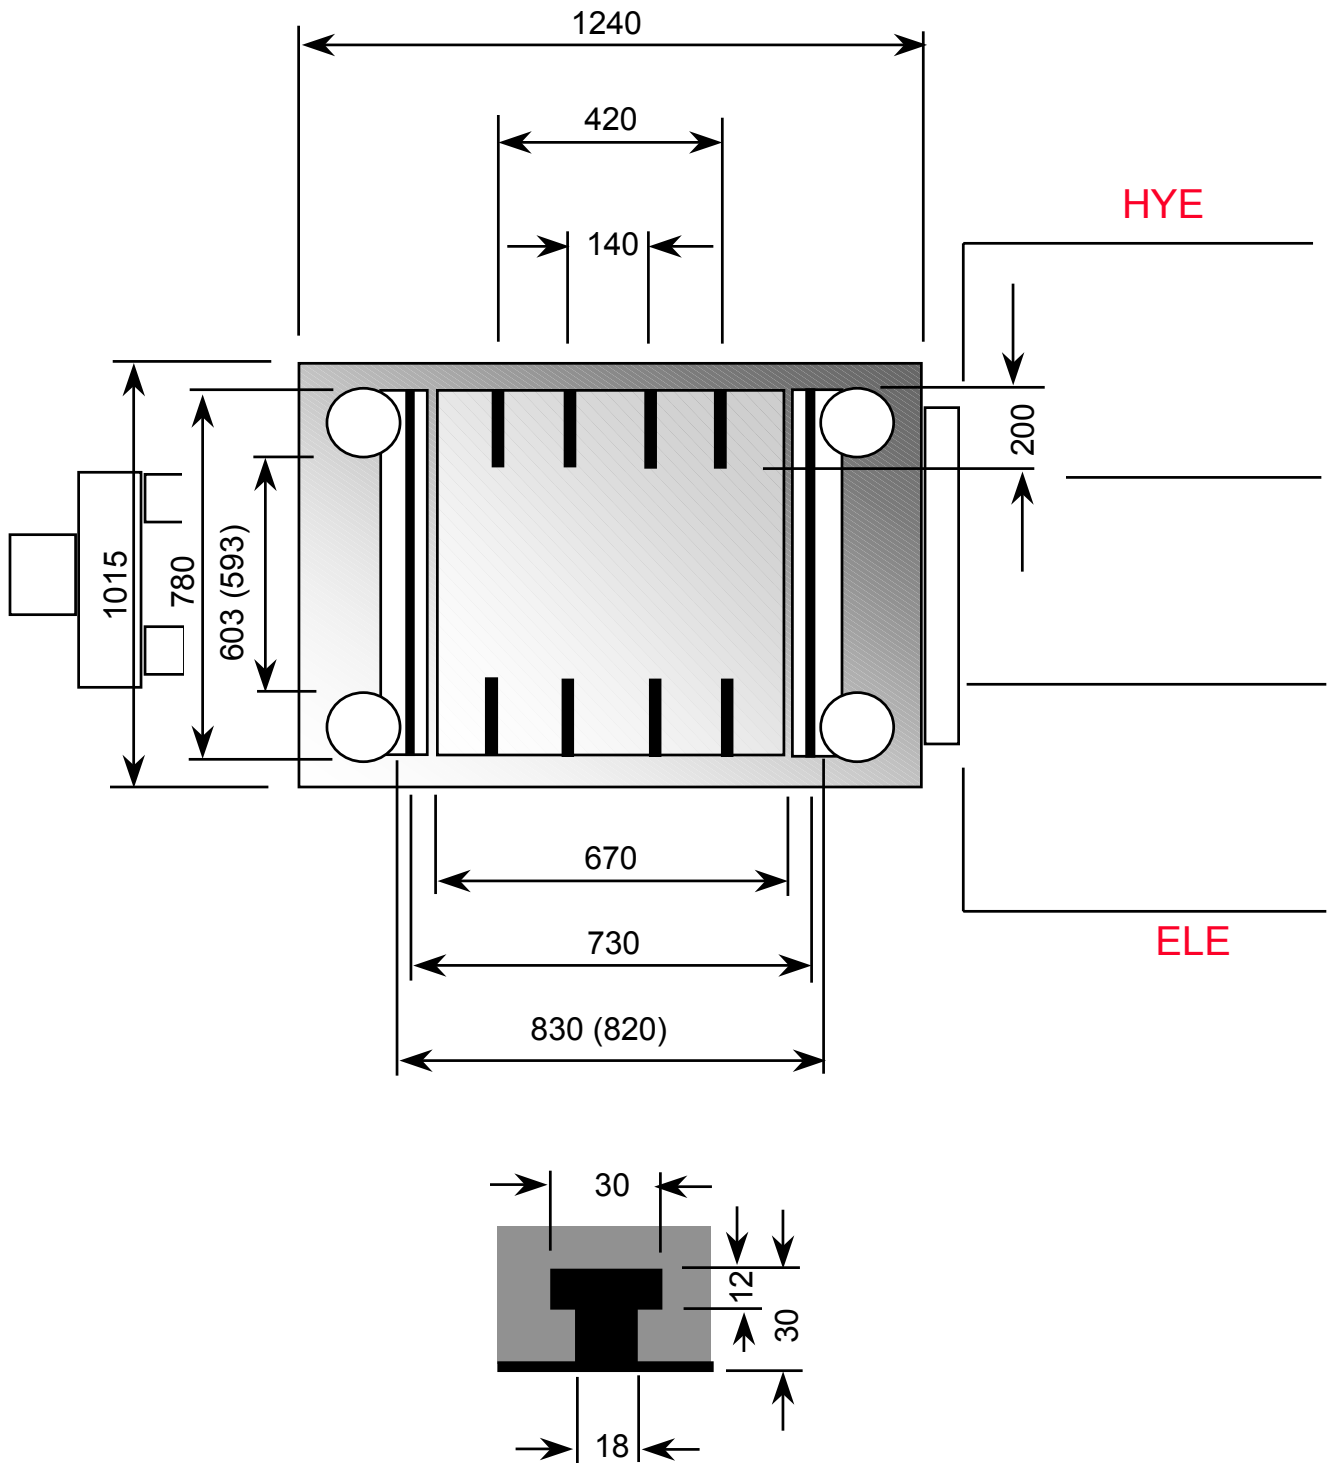

## Heating platen standard (670 x 780 mm)

## Longer heating platen (670 x 940 mm)

Core lifter detail