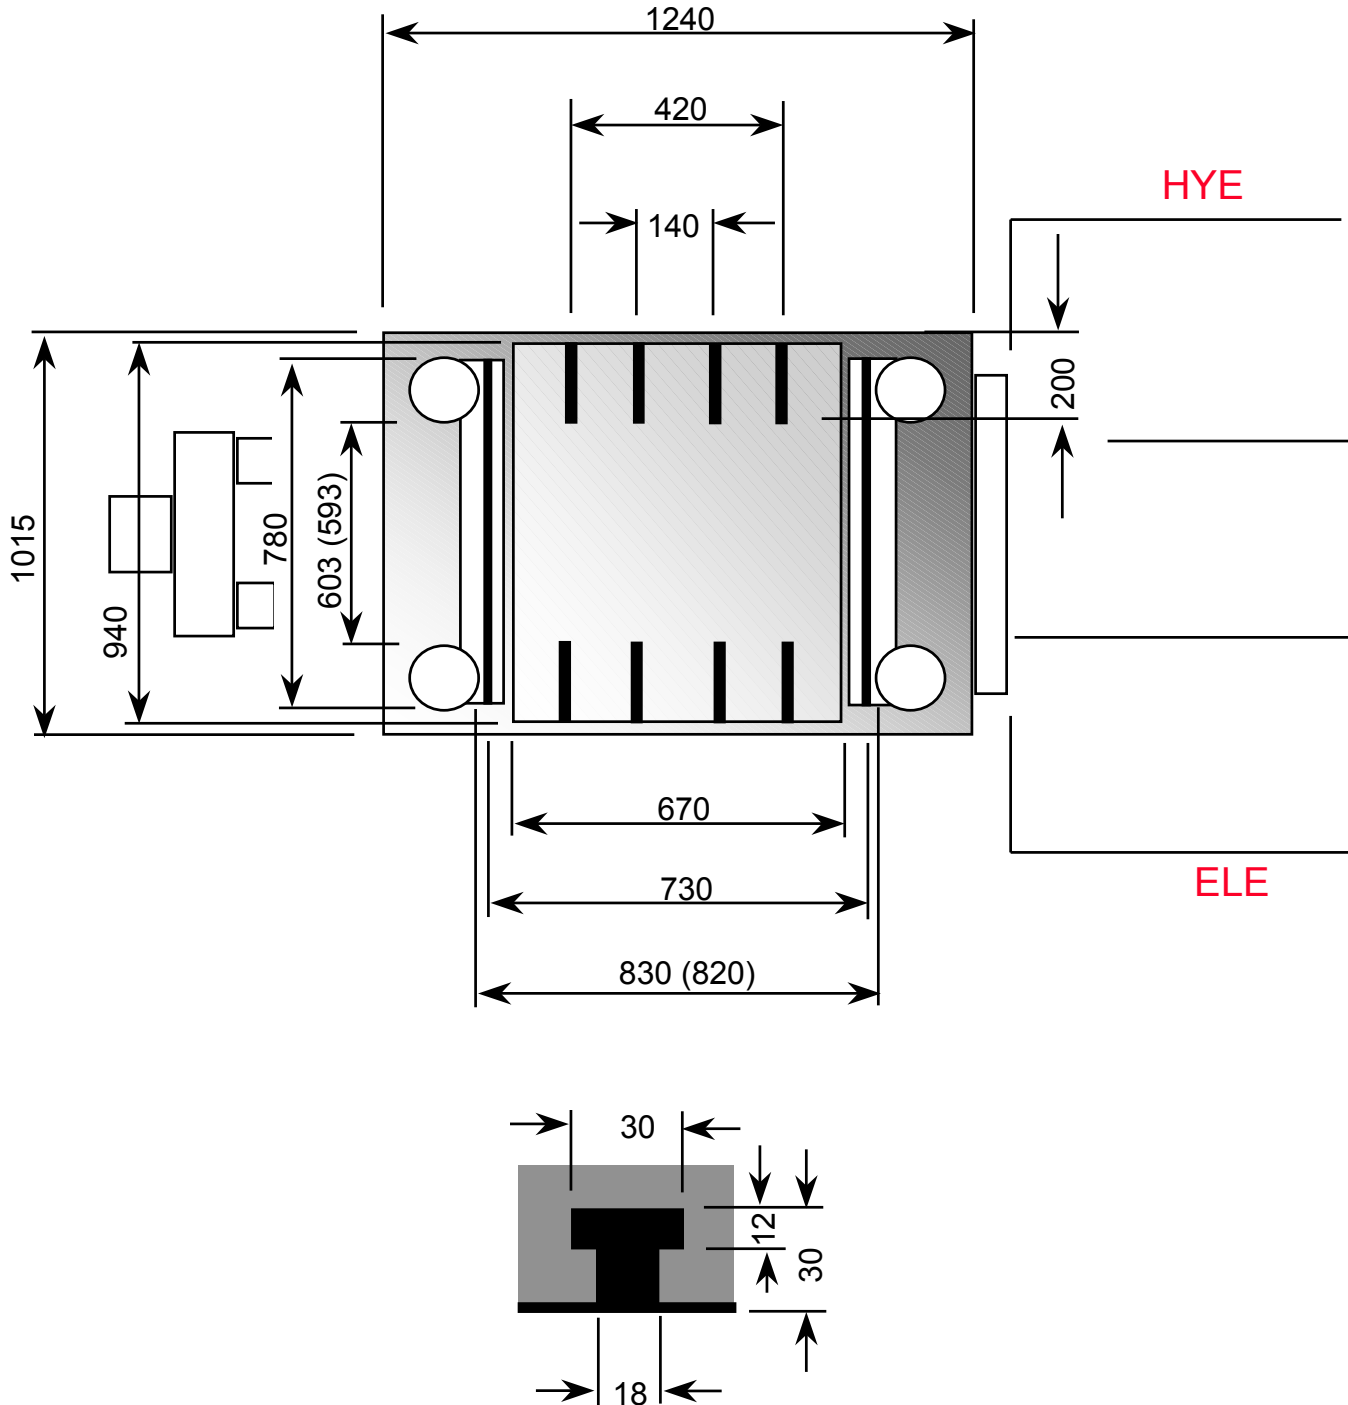

## Heating platen standard (670 x 780 mm)

## Longer heating platen (670 x 940 mm)

Core lifter detail