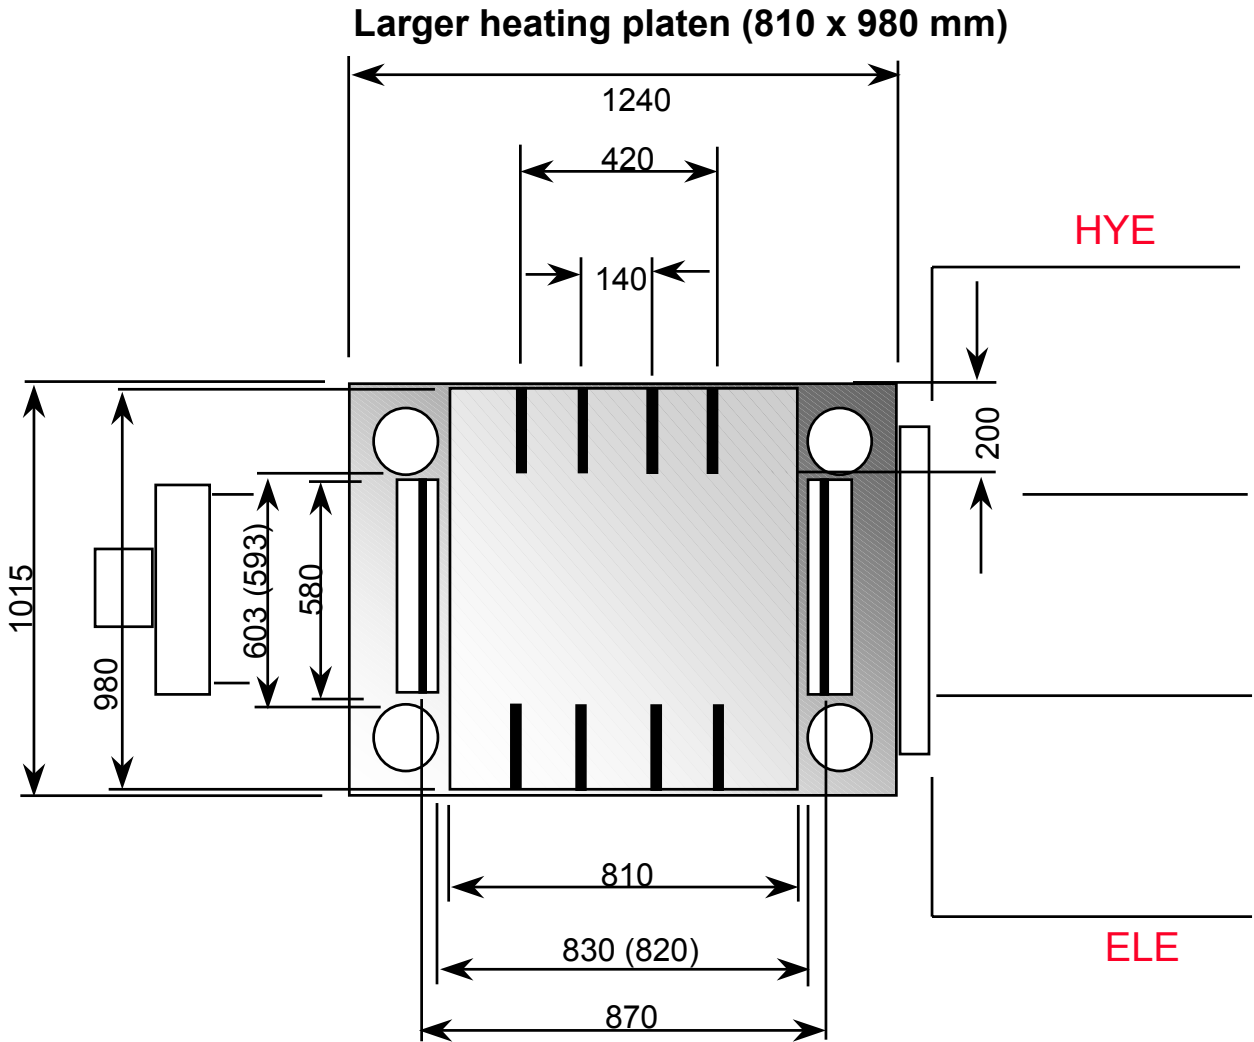

## Heating platen standard (670 x 780 mm)

## Longer heating platen (670 x 940 mm)

Core lifter detail