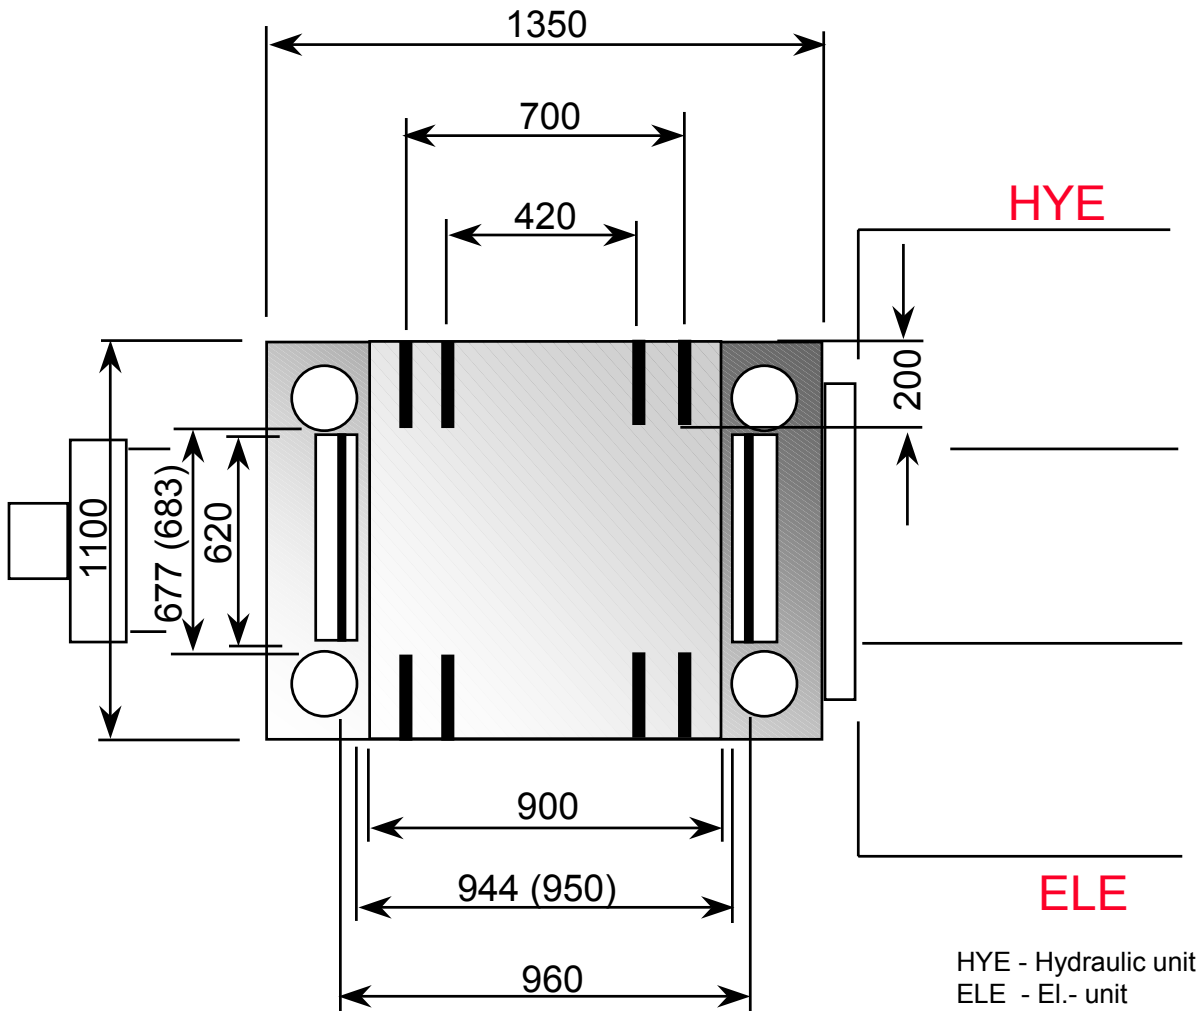

**Heating platen
standard**
(810x980 mm)

HYE - Hydraulic unit
ELE - El.- unit

Longer heating platen
(810x1100 mm)

HYE - Hydraulic unit
ELE - El.- unit

Larger heating platen (900x1100 mm)

HYE - Hydraulic unit
ELE - El.- unit

Core lifter detail