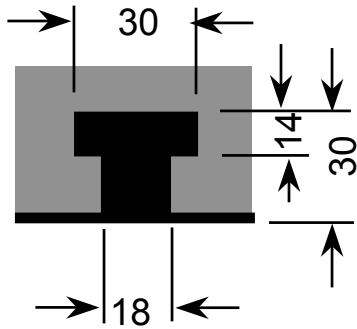

**Heating platen
standard**
(810x980 mm)

HYE - Hydraulic unit
ELE - El.- unit

Longer heating platen
(810x1100 mm)

HYE - Hydraulic unit
ELE - El.- unit

Larger heating platen (900x1100 mm)

HYE - Hydraulic unit
ELE - El.- unit

Core lifter detail