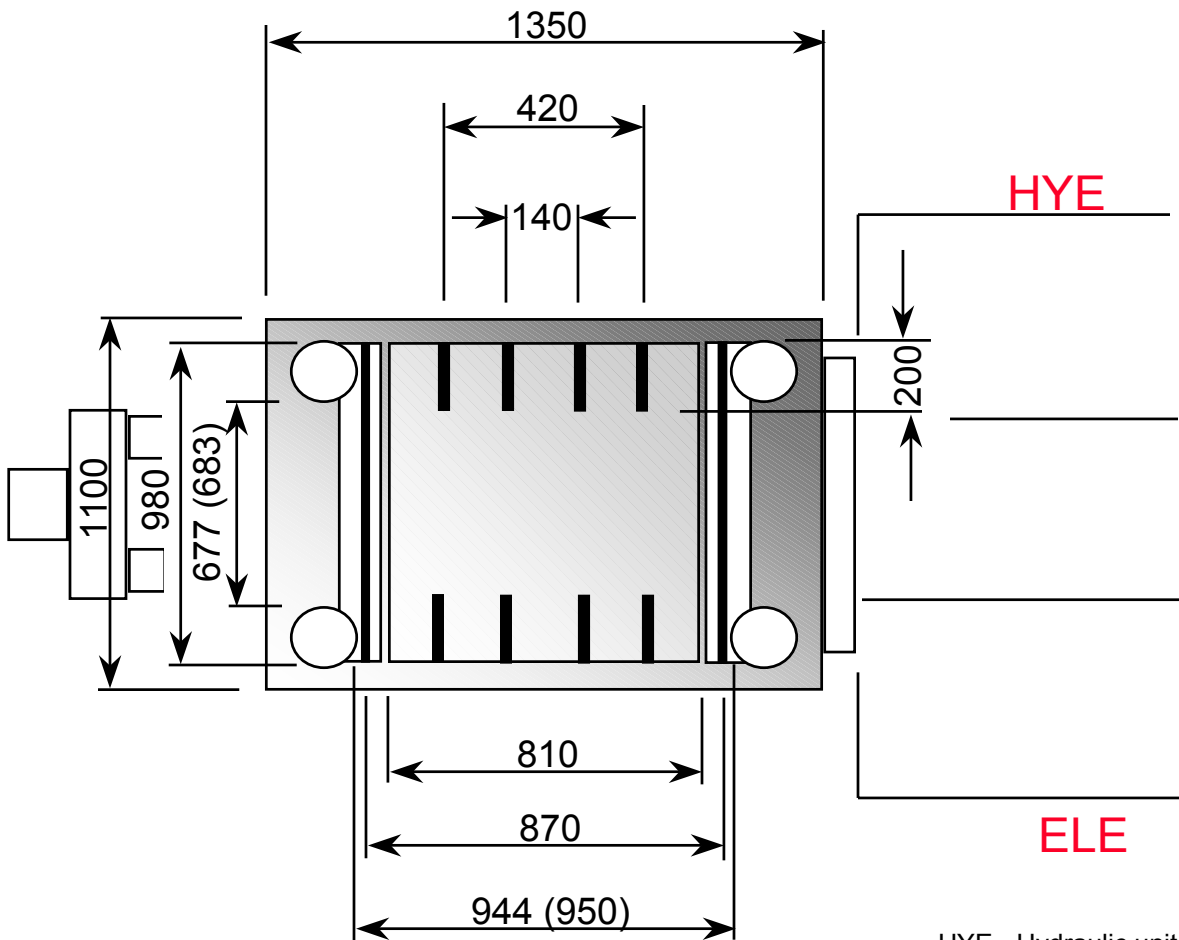

**Heating platen
standard**
(810x980 mm)

HYE - Hydraulic unit
ELE - El.- unit

Longer heating platen
(810x1100 mm)

HYE - Hydraulic unit
ELE - El.- unit

Larger heating platen (900x1100 mm)

HYE - Hydraulic unit
ELE - El.- unit

Core lifter detail