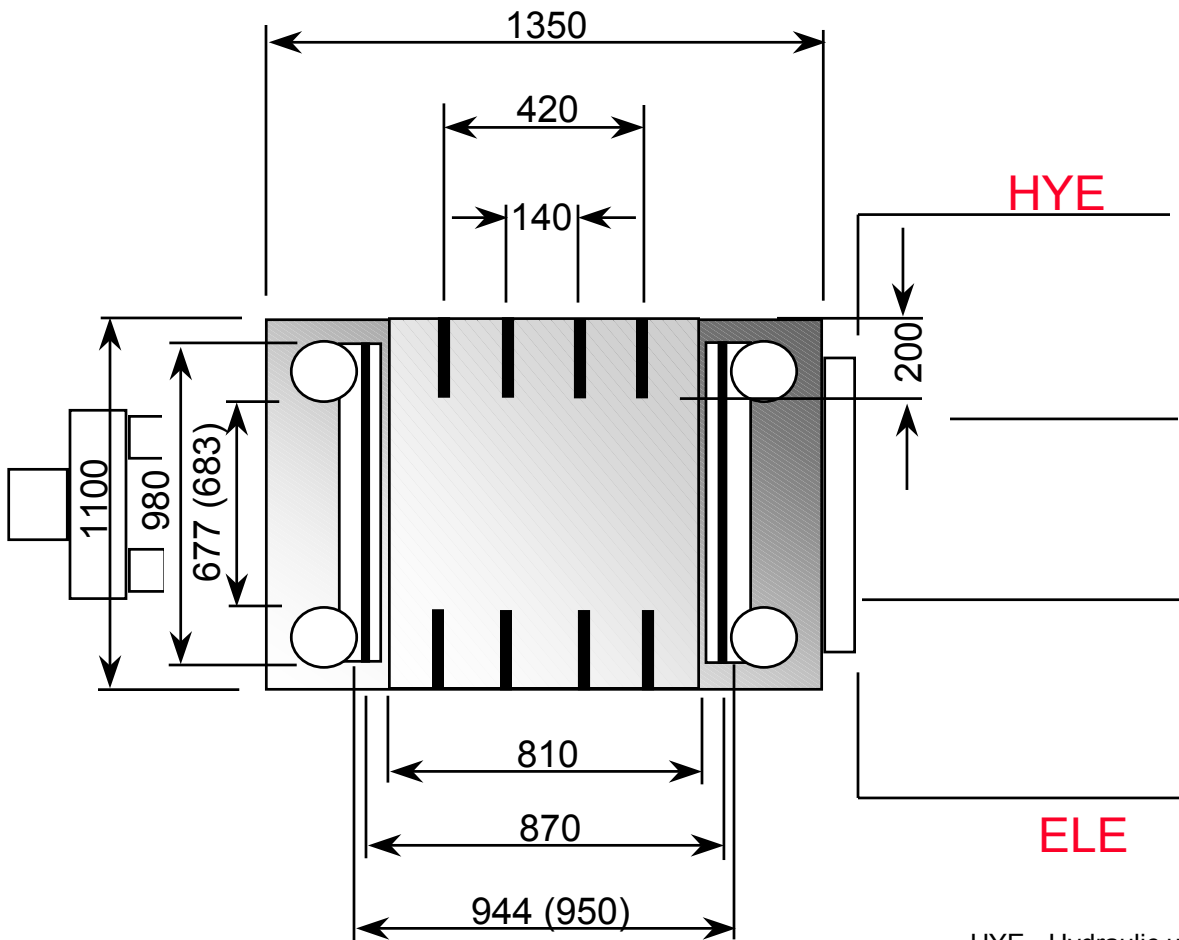

**Heating platen
standard**
(810x980 mm)

HYE - Hydraulic unit
ELE - El.- unit

Longer heating platen
(810x1100 mm)

HYE - Hydraulic unit
ELE - El.- unit

Larger heating platen (900x1100 mm)

HYE - Hydraulic unit
ELE - El.- unit

Core lifter detail