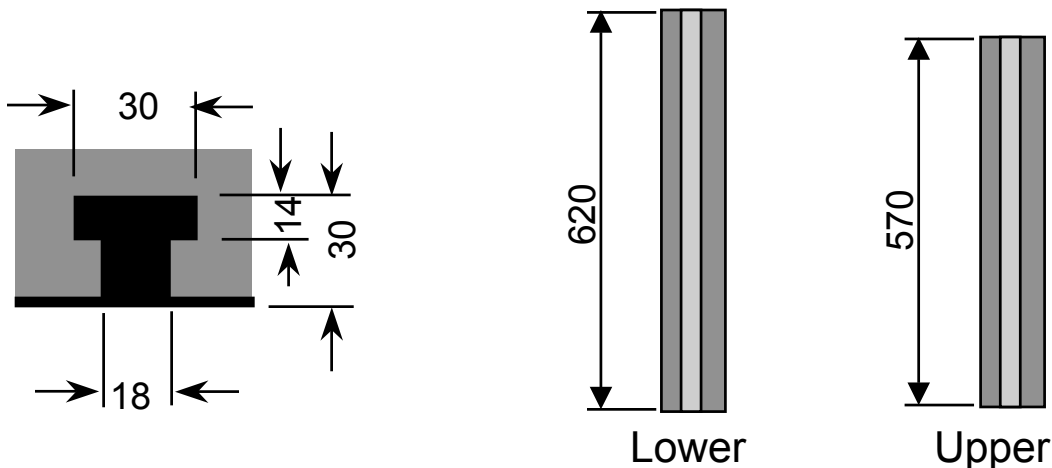

**Heating platen
standard**
(810x980 mm)

HYE - Hydraulic unit
ELE - El.- unit

Longer heating platen
(810x1100 mm)

HYE - Hydraulic unit
ELE - El.- unit

Larger heating platen (900x1100 mm)

HYE - Hydraulic unit
ELE - El.- unit

Core lifter detail